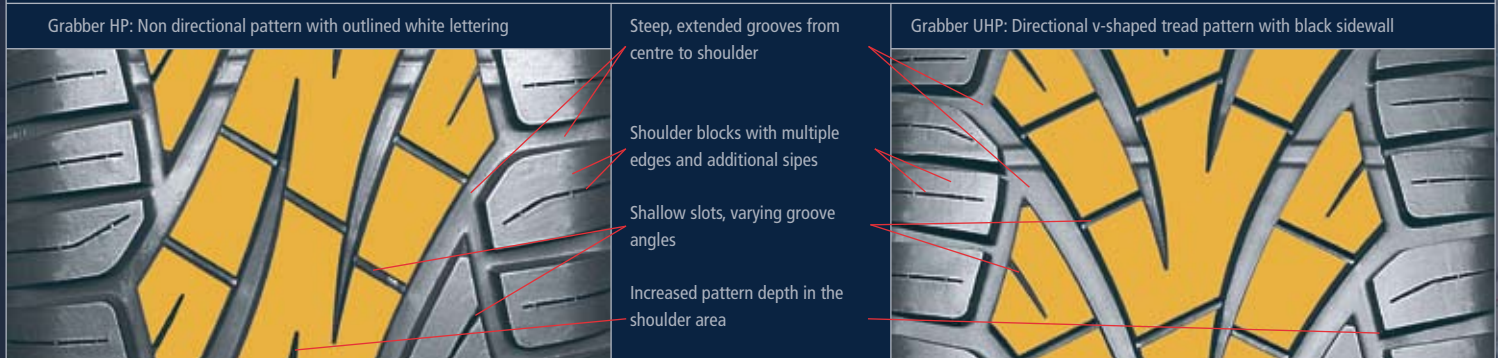

Get into the World of General Tire

The on-road and light off-road specialists.

Grabber New Generation

GRABBER HP/UHP

Developed for fast and powerful SUV/4X4, the stars of the Grabber family are high achievers, providing safe driving on asphalt roads as well as in light off-road conditions. With their advanced tread patterns, top quality constructions, their wide size range of 15"-24" rim diameters and speed capabilities up to 270 km/h (168 mph), the Grabber HP/UHP don't just look good; they offer top performance in their segment!

Vehicle Examples

BMW	LAND ROVER
CHRYSLER	MERCEDES
FORD	TOYOTA
KIA	VOLKSWAGEN

GENERALTIRE

GRABBER HP/UHP – The guarantee for safe performance

The new tread patterns are characterised by steep, extended grooves from shoulder to centre and siped sturdy tread lugs. The design, in combination with advanced silica tread compounds, and a reinforced construction, make the HP/UHP tyres comfortable, durable and extremely safe in both wet and dry conditions.

Features

- 1 Steep, extended grooves from centre to shoulder
- 2 Shoulder blocks with multiple edges and additional sipes
- 3 Shallow slots, varying groove angles and increased pattern depth in the shoulder area
- 4 Optimised tyre contour with focus on flat belt and reinforced construction
- 5 High performance silica tread compound

Benefits

- 1 Very good water displacement; reduces the risk of aquaplaning
- 2 Grip + braking optimisation and smooth rolling; excellent handling and comfort and noise improvement
- 3 Even wear pattern and increased grip edges on soft surfaces like grass or sand; good performance also in light off-road conditions
- 4 Excellent mileage performance and comfort improvement for higher speed (speed symbols up to V and W)
- 5 High grip, for excellent handling, braking and traction in dry and wet